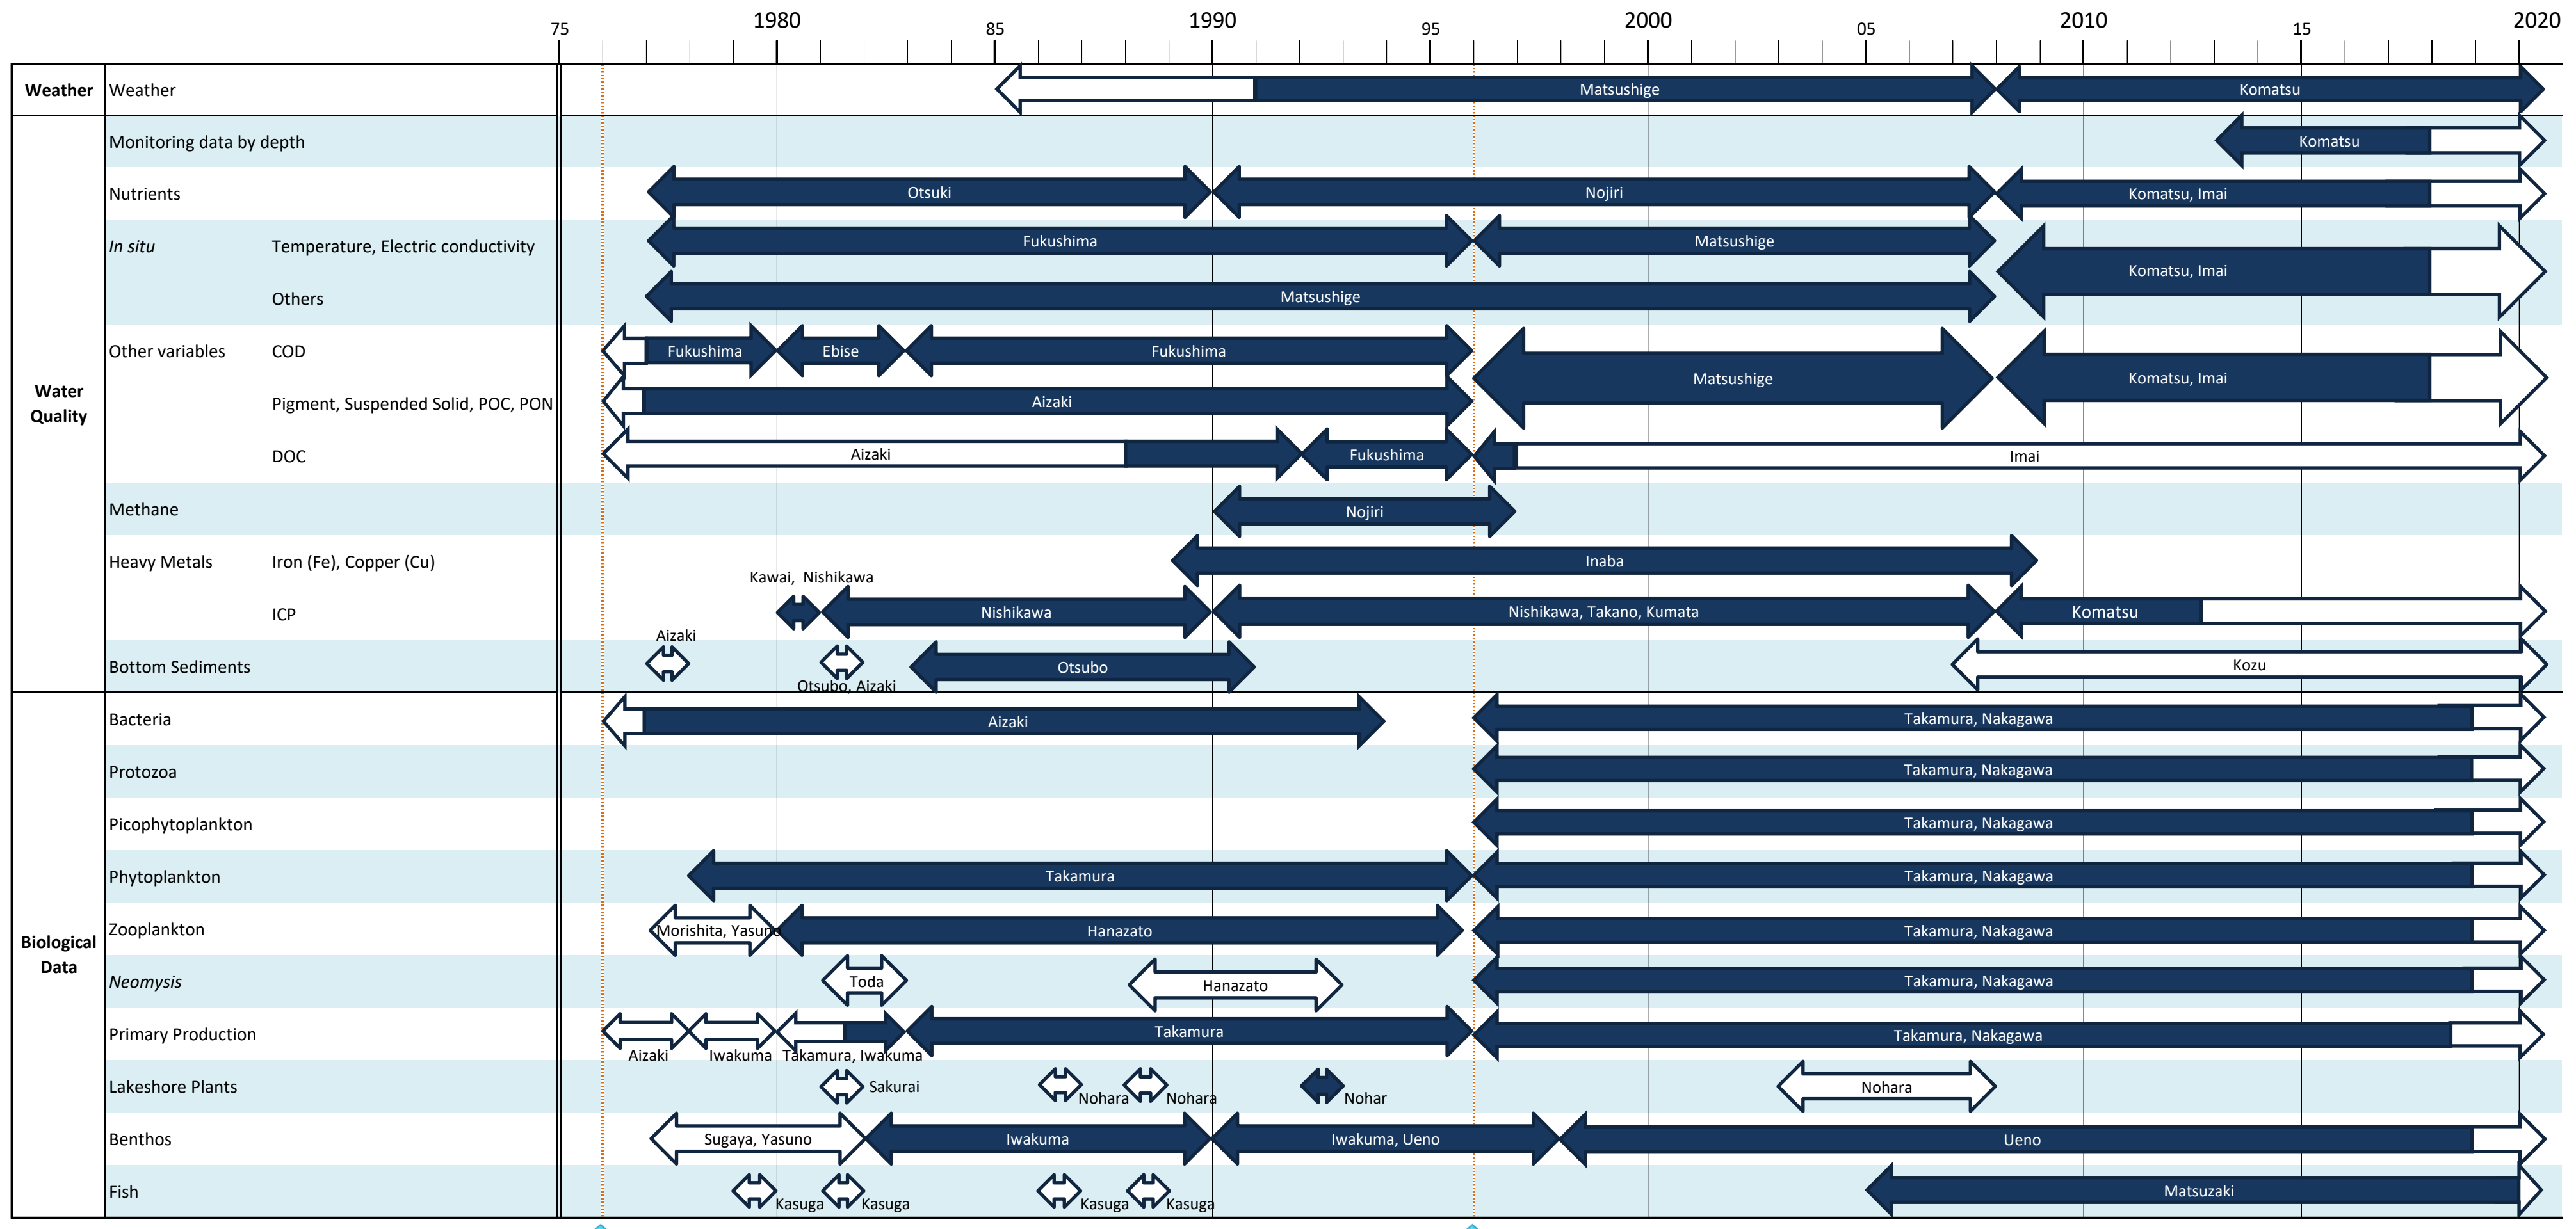

Lake Kasumigaura Database: Chronological table of predecessors (1976-2020)

1976  
Kasumigaura Monitoring started

1996  
Participated in GEMS/Water Programme

Data unavailable or unregistered  
 Data available